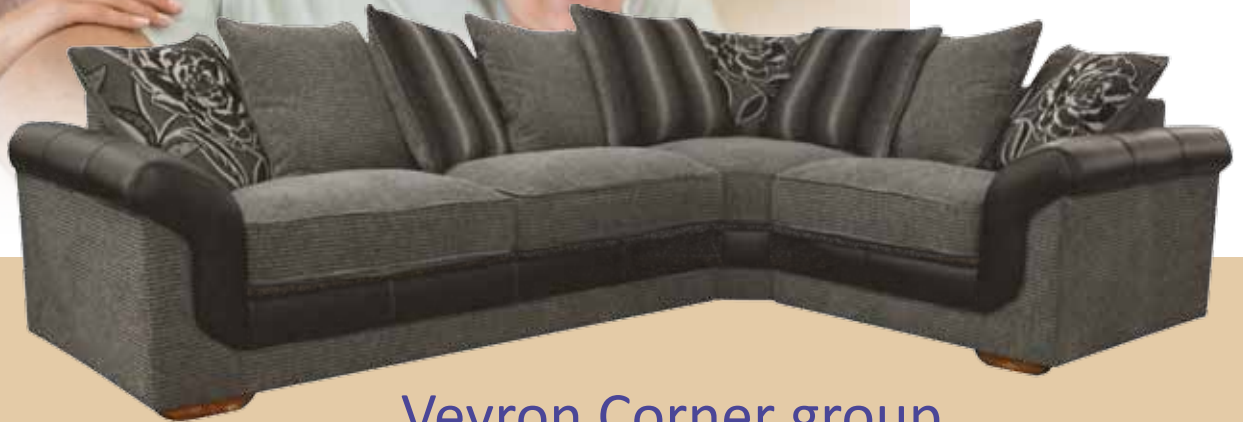

Veyron Corner group

Corner group in Nero hide, storm black, and agra black.

Four seater.

Call for fabric and trim options.

Transform your home - one call is all it takes

Choose from our extensive range of sofas, chairs and upholstery. We have something to suit every taste and, of course, every budget.